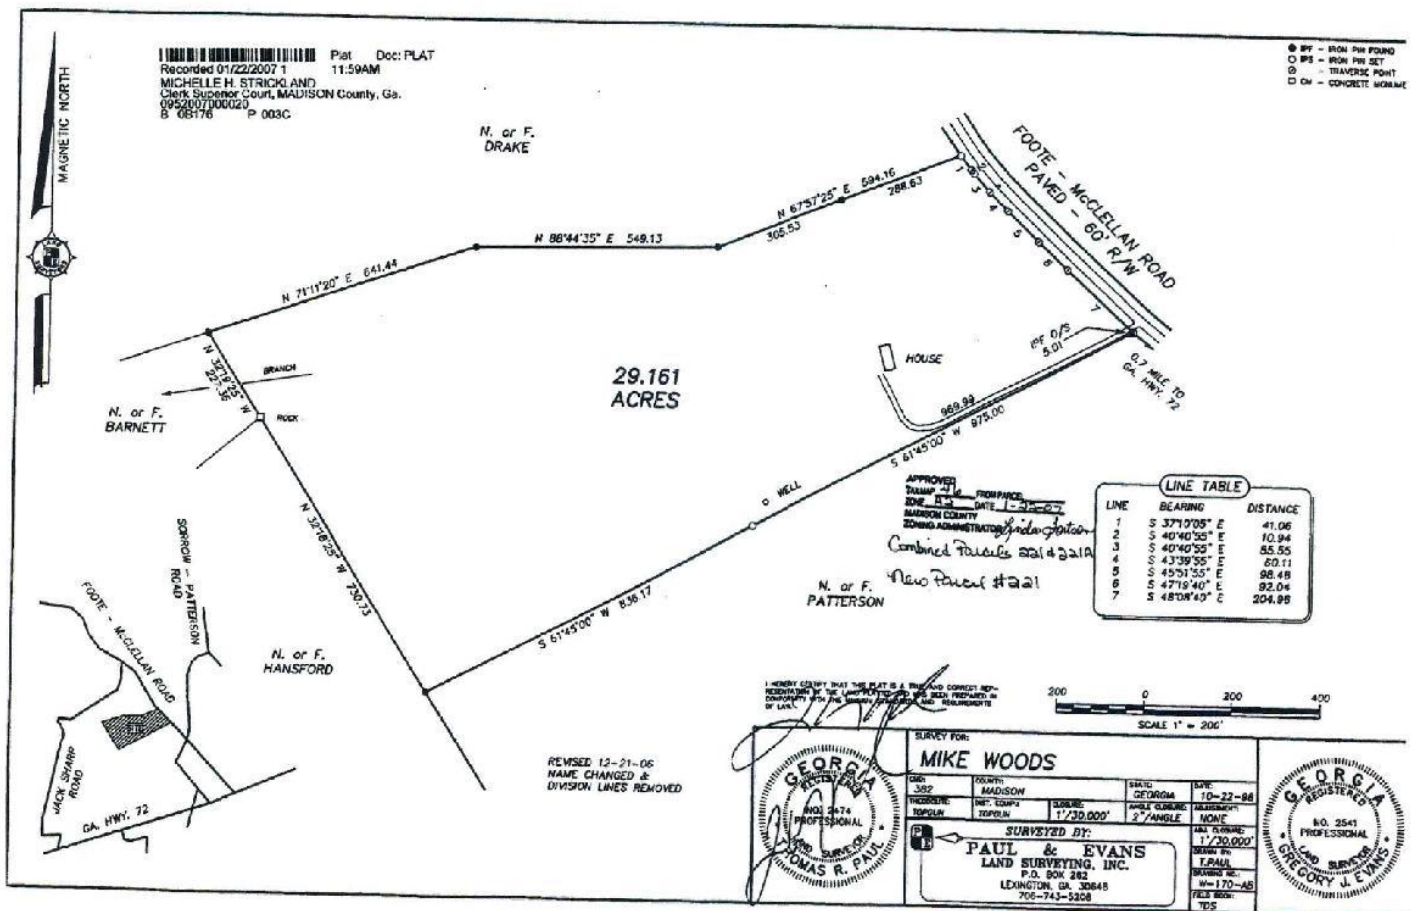

CARRIAGE HOUSE

Realty, Inc.

ATHENS, GA

627 Foote McClellan Road Colbert, GA 30628

Plat