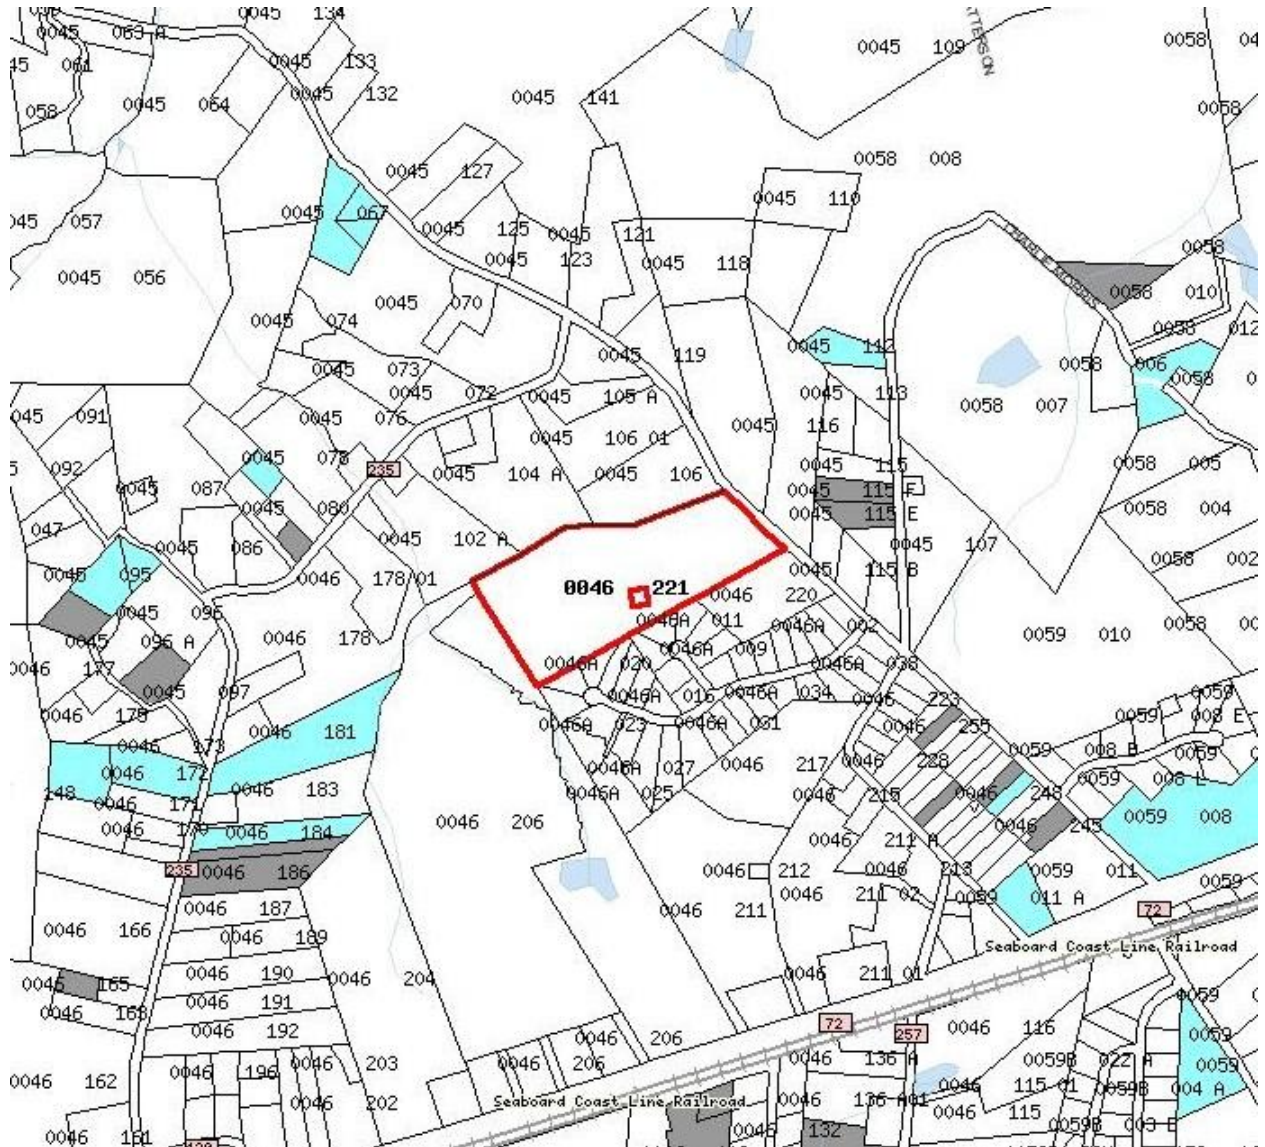

CARRIAGE HOUSE

Realty, Inc.

ATHENS, GA

627 Foote McClellan Road Colbert, GA 30628

Parcel Map