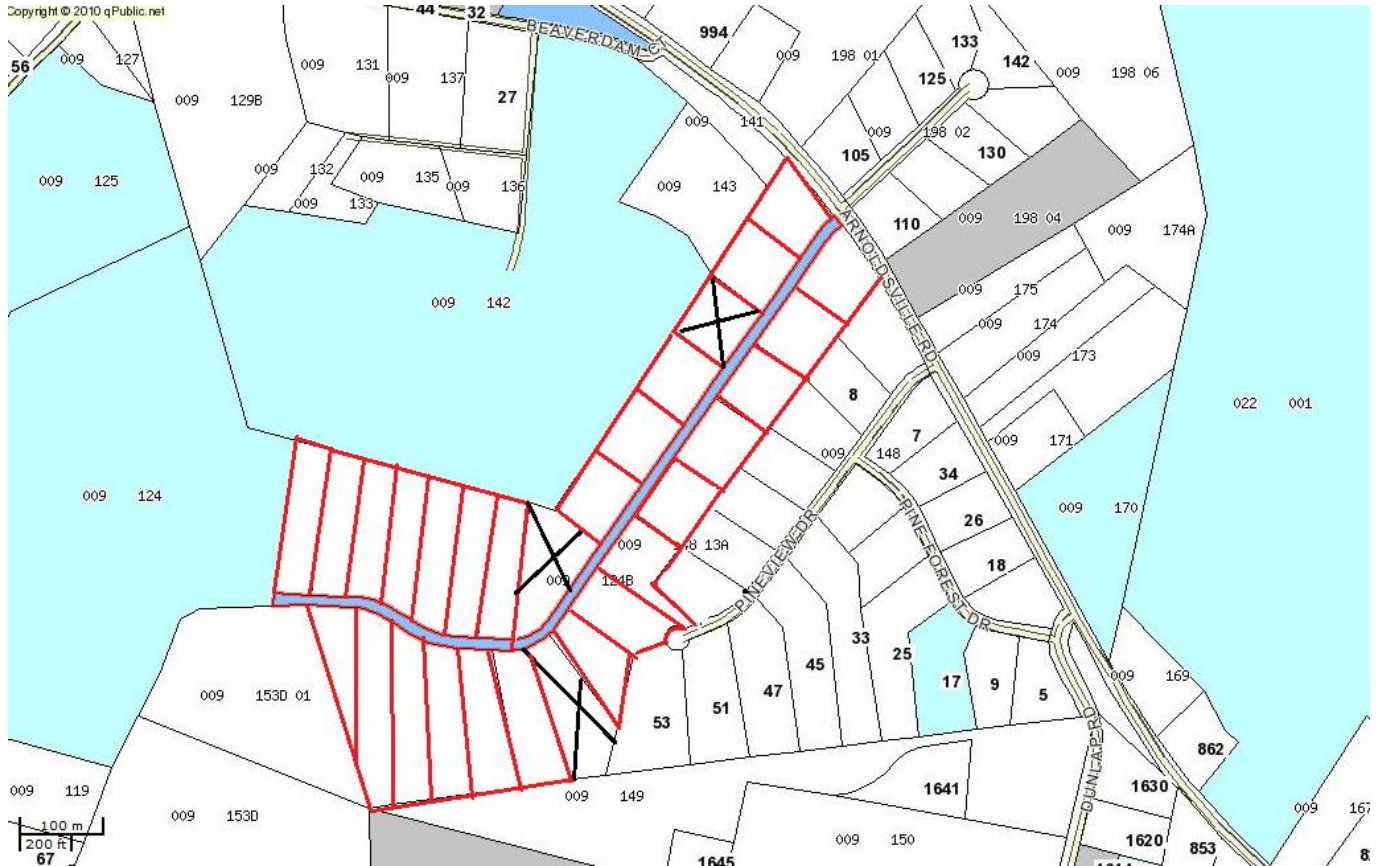

CARRIAGE HOUSE

Realty, Inc.

ATHENS, GA

History Village Winterville, GA 30683

Parcel Map