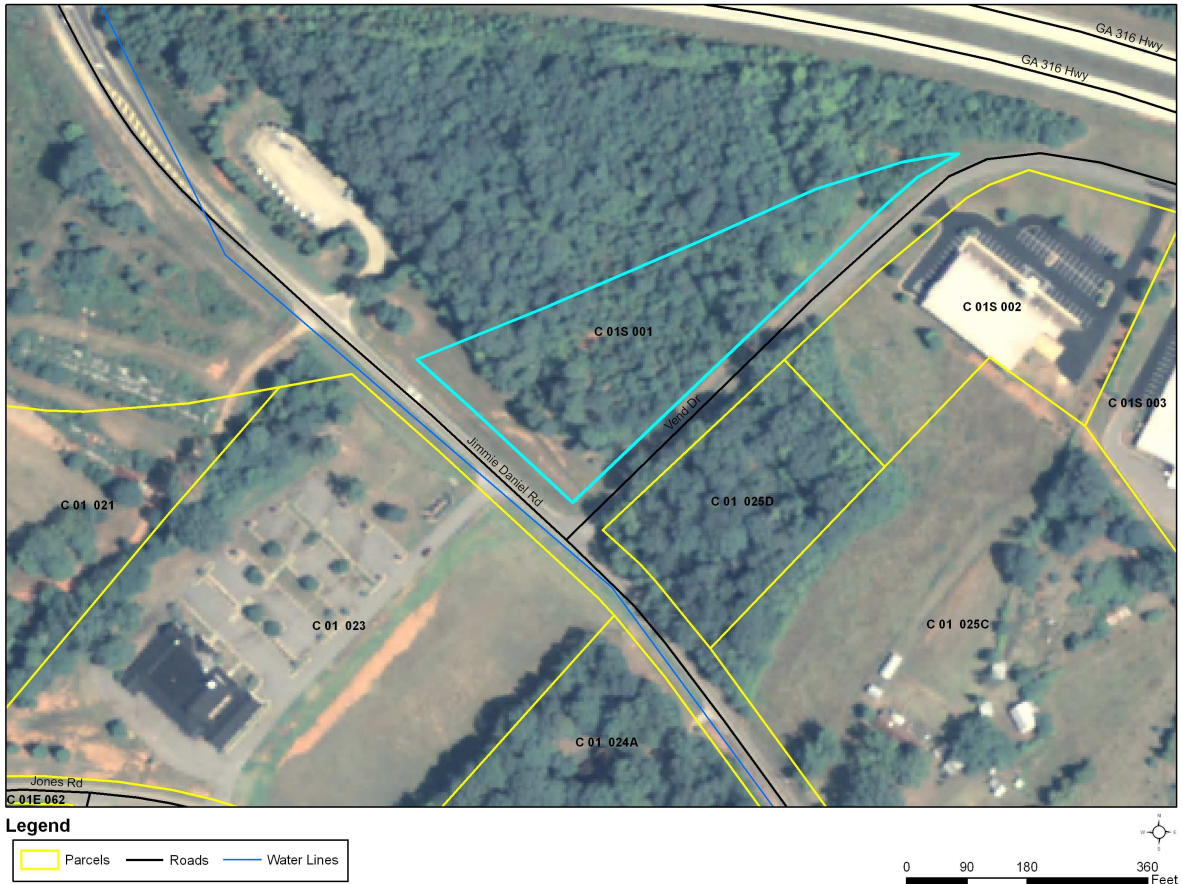

## Highway 316 Corner

### 1031 Vend Drive Watkinsville, GA 30677

**\$1,644,500**

- Located at the signalized corner of Highway 316 (the prime artery between Athens and Atlanta) and Jimmy Daniel Road
- Traffic count of approximately 25,000 cars/day
- 2.51 acres
- Once Highway 316 is turned into a limited access highway, this lot will be bounded by Jimmy Daniel Road, Highway 316's onramp, and Vend Drive, giving it road frontage on all sides.

# Highway 316 Corner

## Aerial View