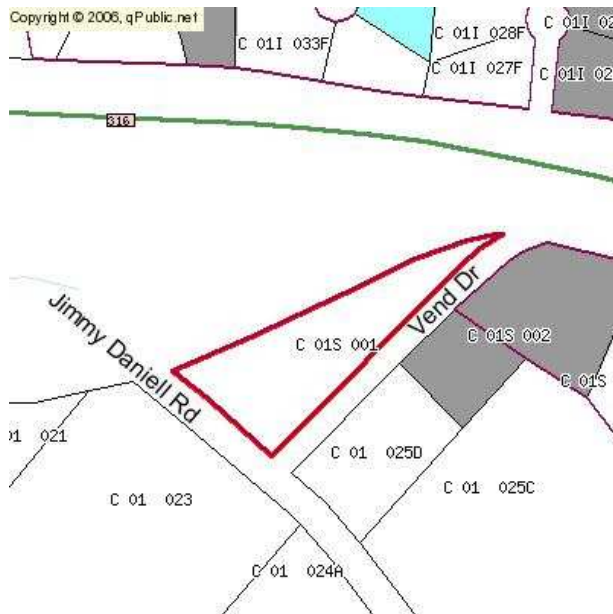

## Highway 316 Corner

### 1031 Vend Drive Watkinsville, GA 30677

**\$1,644,500**

- Located at the signalized corner of Highway 316 (the prime artery between Athens and Atlanta) and Jimmy Daniel Road
- Traffic count of approximately 25,000 cars/day
- 2.51 acres
- Once Highway 316 is turned into a limited access highway, this lot will be bounded by Jimmy Daniel Road, Highway 316's onramp, and Vend Drive, giving it road frontage on all sides.

## Aerial View

# Highway 316 Corner